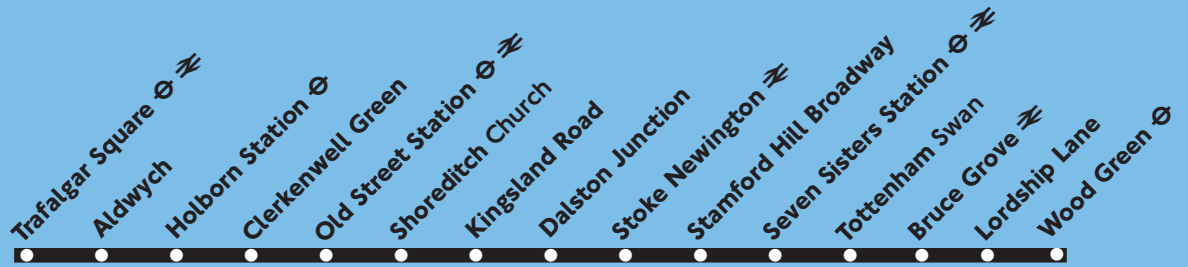

Friday night/Saturday morning and Saturday night/Sunday morning

Wood Green Station \ominus	2352		22	52	0322
Lordship Lane <i>Downhills Way</i>	2356		26	56	0326
Bruce Grove Station \rightleftharpoons	2400		30	00	0330
Seven Sisters Station $\ominus \rightleftharpoons$	0003	<i>Then</i>	33	03	0333
Stamford Hill Broadway	0007	<i>every</i>	37	07	0337
Stoke Newington <i>Rectory Road</i> \rightleftharpoons	0012	<i>30 mins</i>	42	12	0342
Dalston Junction	0017	<i>at these</i>	47	17	<i>until</i> 0347
Shoreditch Church	0024	<i>minutes</i>	54	24	0354
Old Street Station $\ominus \rightleftharpoons$	0027	<i>past each</i>	57	27	0357
Clerkenwell Green	0030	<i>hour</i>	00	30	0400
Holborn Station \ominus	0035		05	35	0405
Aldwych	0038		08	38	0408
Trafalgar Square $\ominus \rightleftharpoons$	0041		11	41	0411

24.10.03 T51170

N243

Trafalgar Square - Old Street - Wood Green

To stop the bus, always indicate clearly to the driver

Every night

Sunday night/Monday morning to Thursday night/Friday morning

Trafalgar Square <i>Northumberland Ave</i> ⓪ ⇌	0050		20	50		0420
Aldwych	0057		27	57		0427
Holborn Station ⓪	0059		29	59		0429
Clerkenwell Green	0102	<i>Then</i>	32	02		0432
Old Street Station ⓪ ⇌	0105	<i>every</i>	35	05		0435
Shoreditch Church	0107	<i>30 mins</i>	37	07		0437
Dalston Junction	0113	<i>at these</i>	43	13	<i>until</i>	0443
Stoke Newington Police Station ⇌	0117	<i>minutes</i>	47	17		0447
Stamford Hill Broadway	0121	<i>past each</i>	51	21		0451
Seven Sisters Station ⓪ ⇌	0125	<i>hour</i>	55	25		0455
Bruce Grove Station ⇌	0127		57	27		0457
Lordship Lane <i>Downhills Way</i>	0131		01	31		0501
Wood Green Station ⓪	0135		05	35		0505